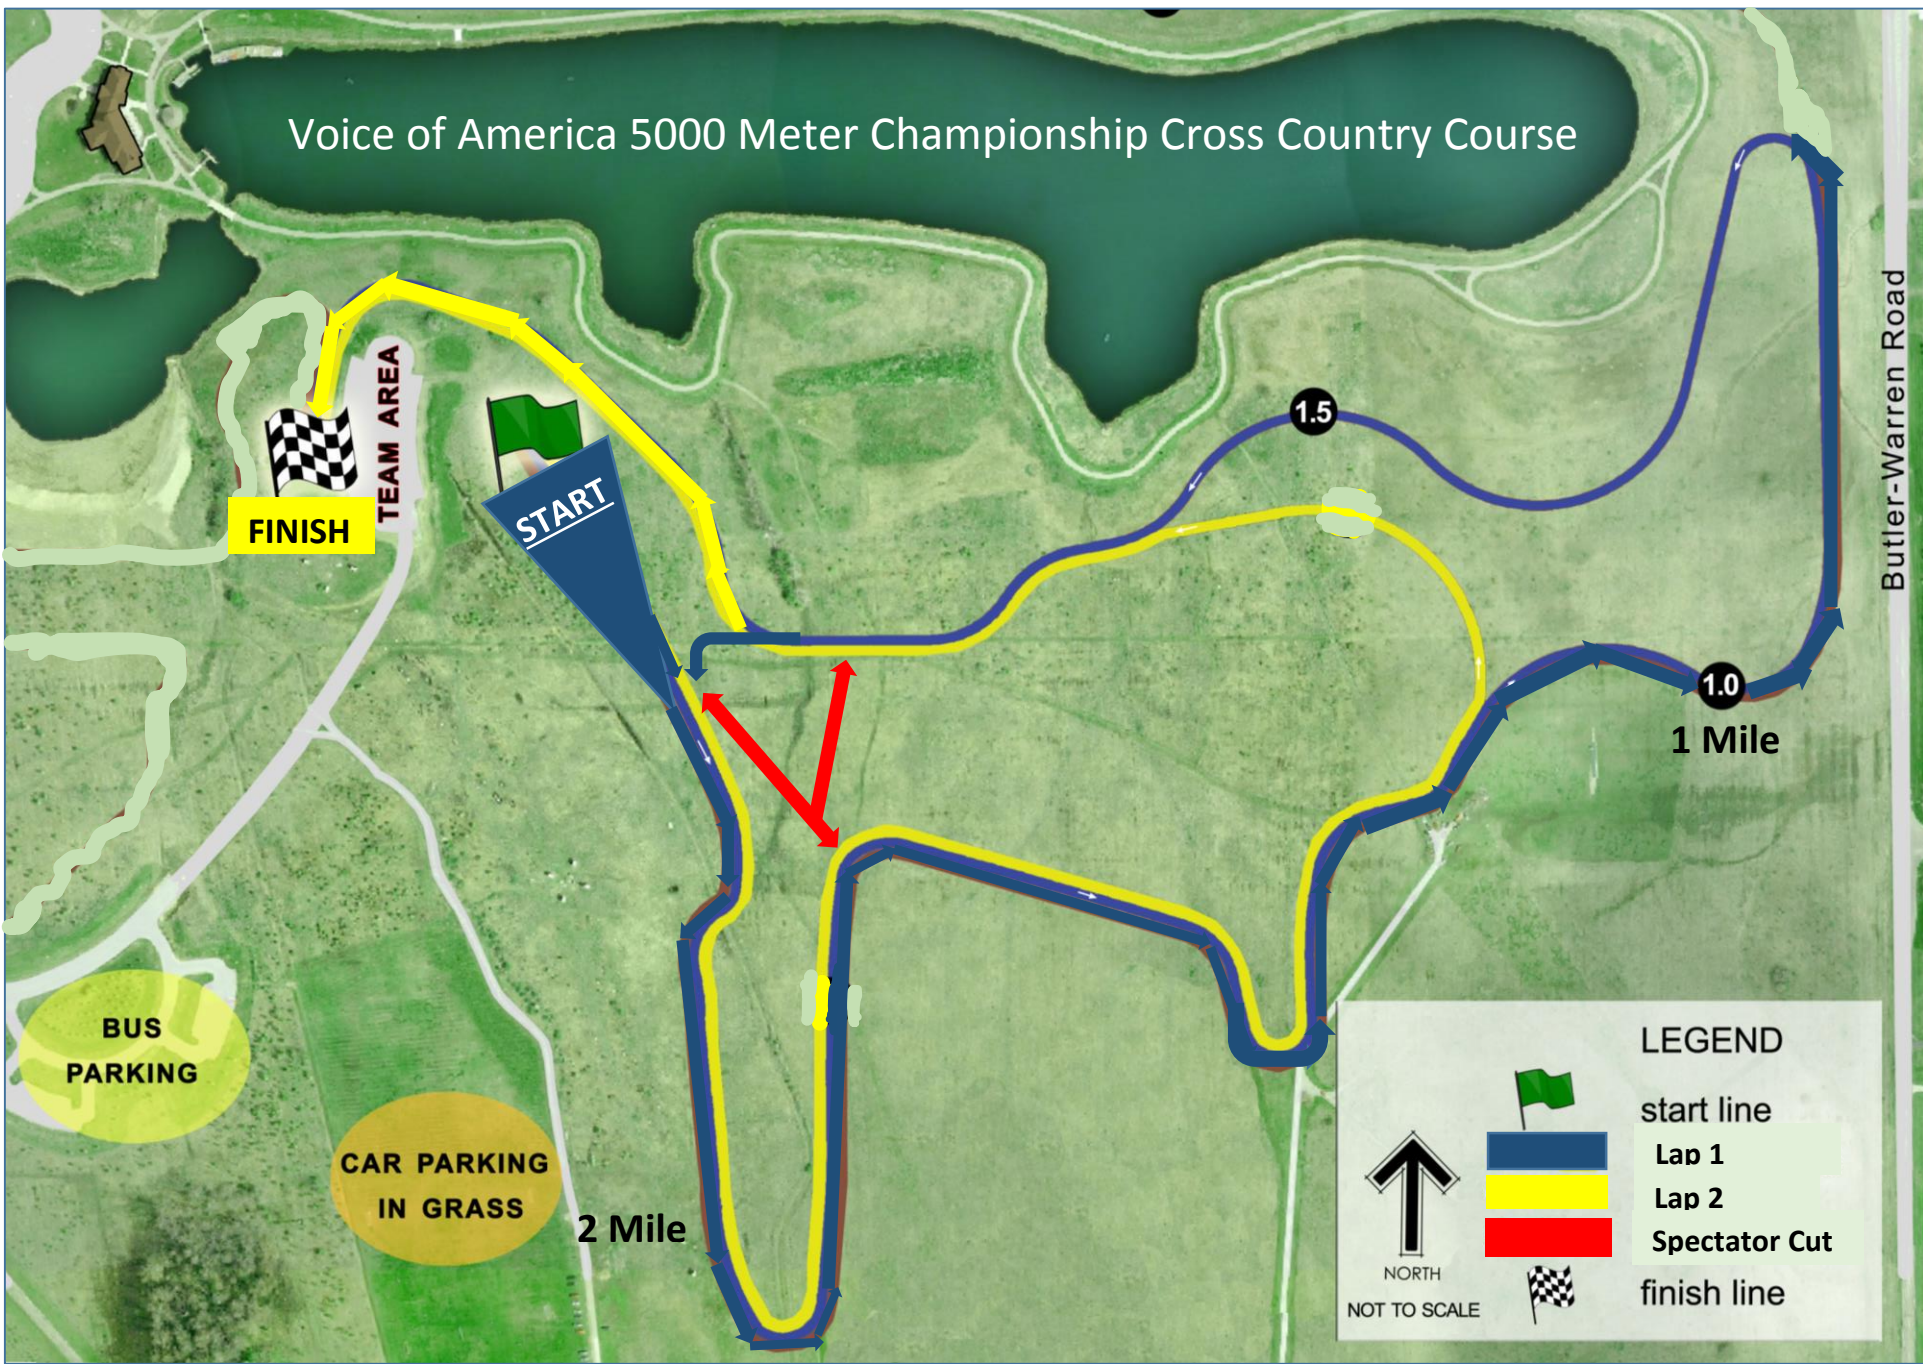

Voice of America 5000 Meter Championship Cross Country Course

LEGEND

-  start line
-  Lap 1
-  Lap 2
-  Spectator Cut
-  finish line

 NORTH
NOT TO SCALE